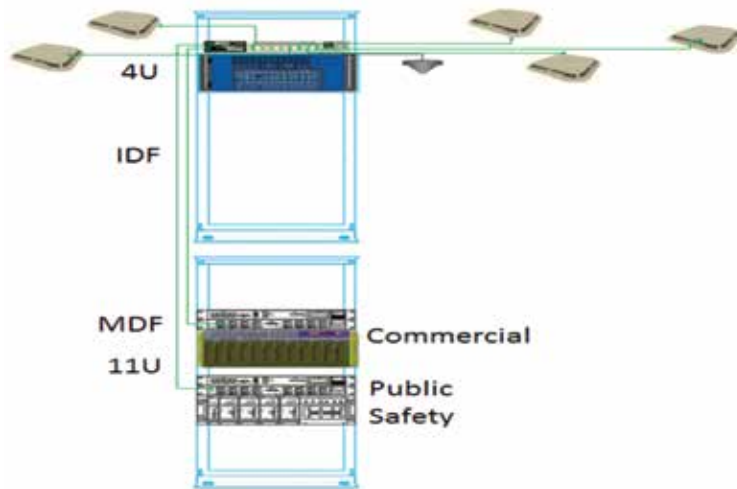

CORNING

ONE™ Wireless
Platform

Public Safety SOLUTION Overview

Designed for efficient and cost-effective
Public Safety coverage

Public Safety Solution

- Supported bands: 450/700*/800
- Dedicated headend
- Antennas installed only where PS coverage is required
- Able to harden PS network elements (not entire DAS)
- PS managed by SC-450

* Note: Solution does not currently support FirstNet

Public Safety Architecture

Option 1:

PS remote in IDF, where needed

- Put the PS remote device in the IDF or above the ceiling
- Leverage NEMA enclosures where necessary

Option 2:

PS remote in the ceiling

- Put the PS remote in the ceiling
- PS part numbers ready to order
- Leverage NEMA enclosures where necessary