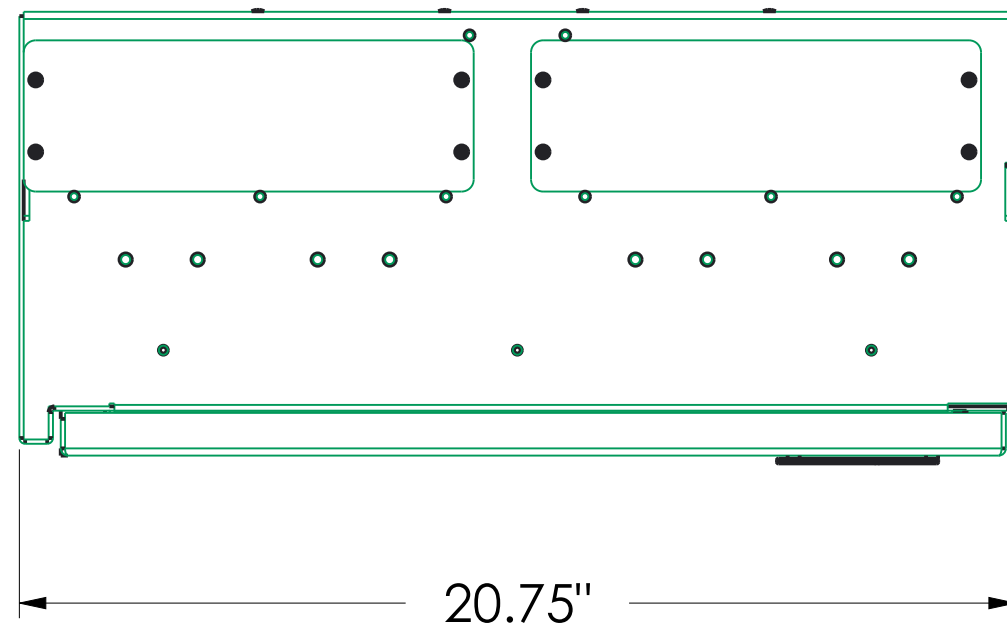

EDGE8-FZB-04U

TOP (CLOSED)

ISO VIEW (DOOR OPENED)

FRONT (CLOSED)

RIGHT (CLOSED)